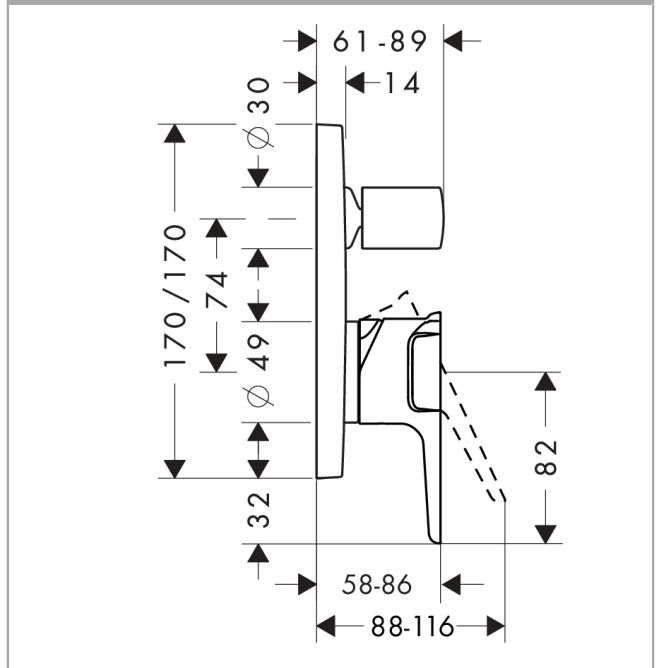

AXOR Citterio E
Single lever bath mixer for concealed installation
 Surfaces: **Chrome** Article Number: **36455000**

Description

product features

- connection type: basic set
- ceramic cartridge
- min. operating pressure: 1 bar
- max. operating pressure: 10 bar
- temperature limitation adjustable
- with automatic resetting
- with silencer
- suitable for continuous flow water heaters

Product image

Scale drawing

Flowchart